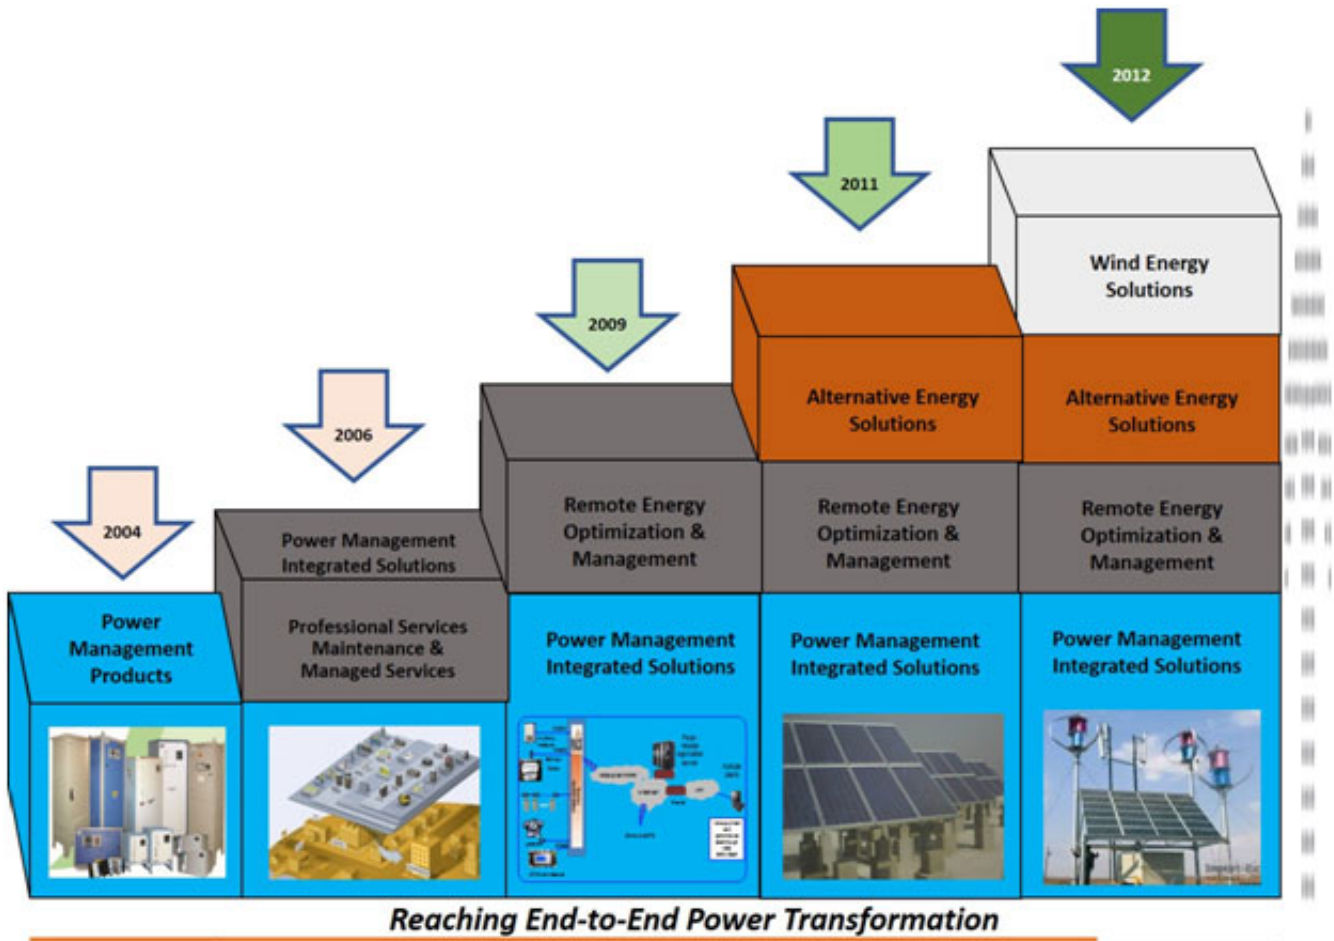

History

The year 2003 is of historical importance for Pace Power, as it witnessed the founding of a company that would provide ground-breaking Energy solutions for Telecom Industry in India and abroad. Mr. Venugopal has had varied experience in the creation and leadership of diverse telecom business services before he started Pace Power in 2003. Being the MD and founder of Pace Power Systems, he brings on board his expansive expertise and visionary experience to lead the company towards tremendous success across the globe. Pace Power, being a Product Supplier has grown into a major O&M Service provider for Telecom Operators, Tower Companies, Equipment Vendors (OEMs), TSP's, Solar Integrators, Banks, Petroleum companies, and Government Enterprises globally. With the support of a knowledgeable team of professionals and competent management, Pace has achieved the status of a leader in the Design, Manufacturing and Sale of a wide range of Products & Services in India and Africa. Pace Corporate has its headquarters in Bangalore, India. Currently our presence is all across India and in 15 countries of Africa. Pace is a privately owned company with has got ISO 9001 and ISO 14001 certification. With utmost priority towards quality and reliability of all the products and services, Pace has been contributing towards all the major telecommunication facets across India and abroad. **PACE Products & Services Evolution**