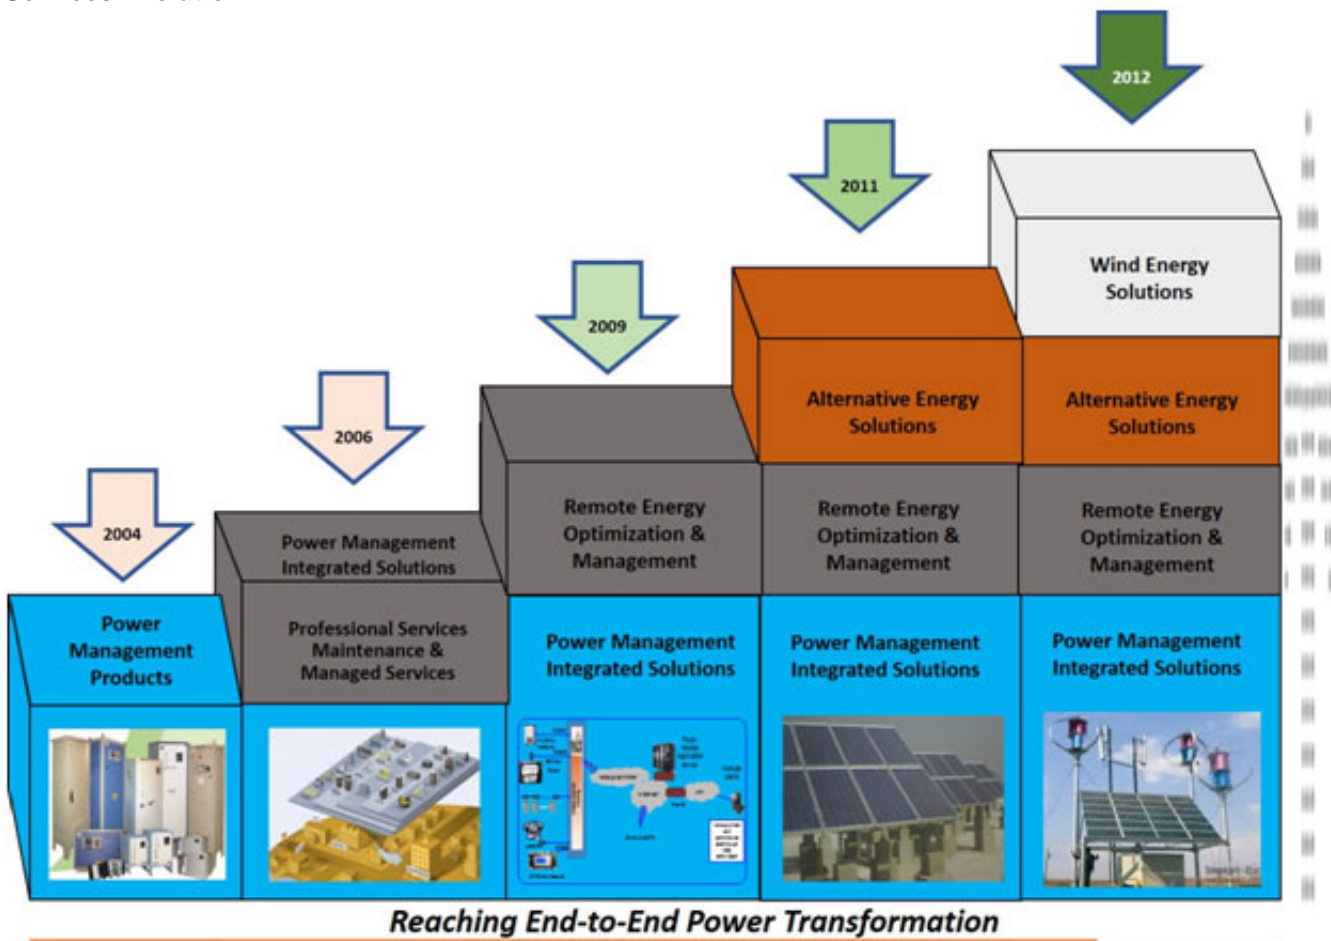

History

The year 2003 is of historical importance for Pace Power, as it witnessed the founding of a company that would provide ground-breaking Energy solutions for Telecom Industry in India and abroad. Mr. Venugopal has had varied experience in the creation and leadership of diverse telecom business services before he started Pace Power in 2003. Being the MD and founder of Pace Power Systems, he brings on board his expansive expertise and visionary experience to lead the company towards tremendous success across the globe. Pace Power, being a Product Supplier has grown into a major O&M Service provider for Telecom Operators, Tower Companies, Equipment Vendors (OEMs), TSP's, Solar Integrators, Banks, Petroleum companies, and Government Enterprises globally. With the support of a knowledgeable team of professionals and competent management, Pace has achieved the status of a leader in the Design, Manufacturing and Sale of a wide range of Products & Services in India and Africa. Pace Corporate has its headquarters in Bangalore, India. Currently our presence is all across India and in 15 countries of Africa. Pace is a privately owned company with has got ISO 9001 and ISO 14001 certification. With utmost priority towards quality and reliability of all the products and services, Pace has been contributing towards all the major telecommunication facets across India and abroad. **PACE Products & Services Evolution**