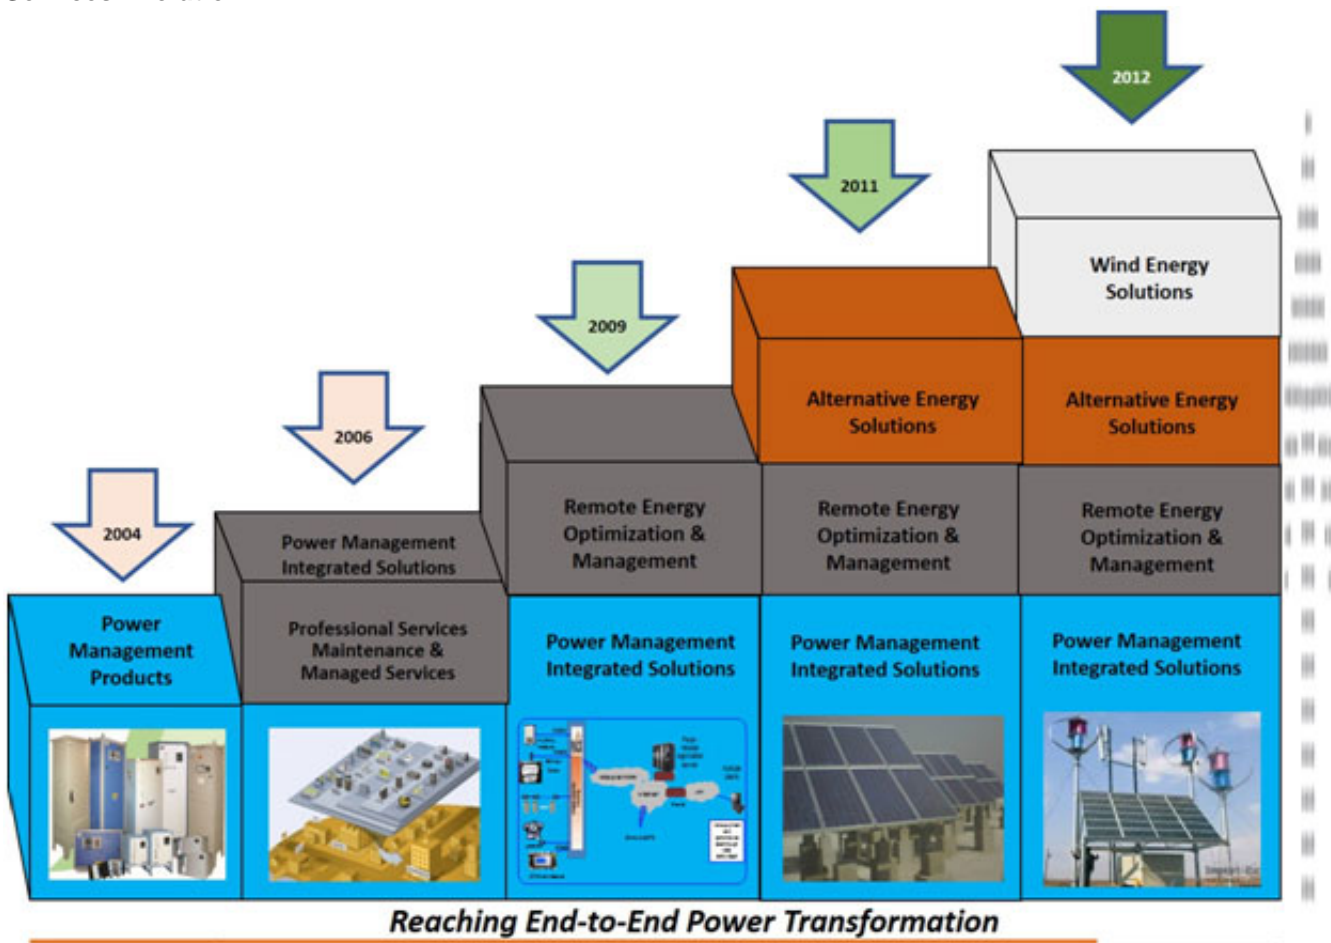

History

The year 2003 is of historical importance for Pace Power, as it witnessed the founding of a company that would provide ground-breaking Energy solutions for Telecom Industry in India and abroad. Mr. Venugopal has had varied experience in the creation and leadership of diverse telecom business services before he started Pace Power in 2003. Being the MD and founder of Pace Power Systems, he brings on board his expansive expertise and visionary experience to lead the company towards tremendous success across the globe. Pace Power, being a Product Supplier has grown into a major O&M Service provider for Telecom Operators, Tower Companies, Equipment Vendors (OEMs), TSP's, Solar Integrators, Banks, Petroleum companies, and Government Enterprises globally. With the support of a knowledgeable team of professionals and competent management, Pace has achieved the status of a leader in the Design, Manufacturing and Sale of a wide range of Products & Services in India and Africa. Pace Corporate has its headquarters in Bangalore, India. Currently our presence is all across India and in 15 countries of Africa. Pace is a privately owned company with has got ISO 9001 and ISO 14001 certification. With utmost priority towards quality and reliability of all the products and services, Pace has been contributing towards all the major telecommunication facets across India and abroad. **PACE Products & Services Evolution**