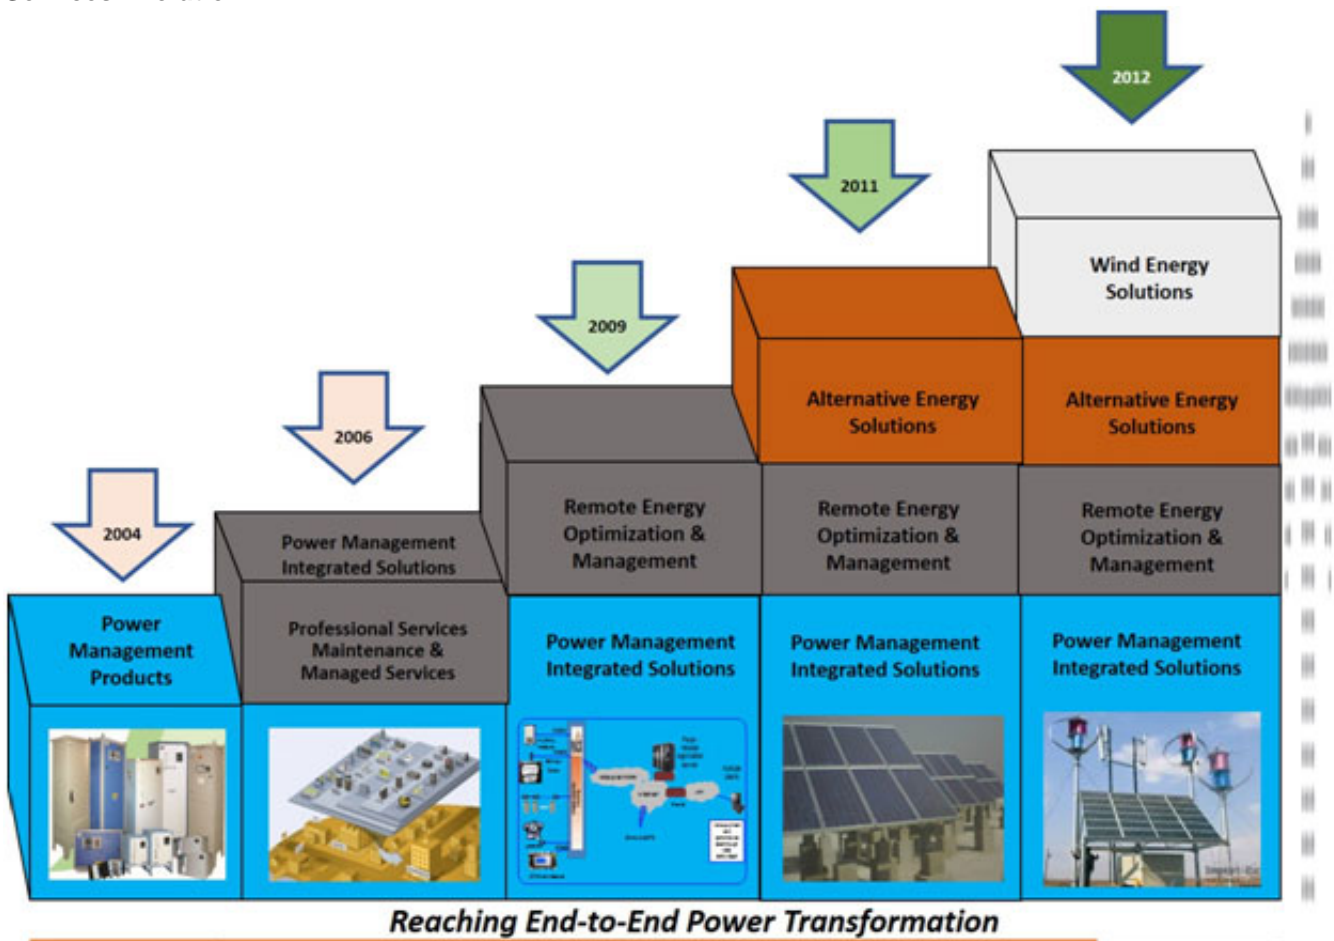

History

The year 2003 is of historical importance for Pace Power, as it witnessed the founding of a company that would provide ground-breaking Energy solutions for Telecom Industry in India and abroad. Mr. Venugopal has had varied experience in the creation and leadership of diverse telecom business services before he started Pace Power in 2003. Being the MD and founder of Pace Power Systems, he brings on board his expansive expertise and visionary experience to lead the company towards tremendous success across the globe. Pace Power, being a Product Supplier has grown into a major O&M Service provider for Telecom Operators, Tower Companies, Equipment Vendors (OEMs), TSP's, Solar Integrators, Banks, Petroleum companies, and Government Enterprises globally. With the support of a knowledgeable team of professionals and competent management, Pace has achieved the status of a leader in the Design, Manufacturing and Sale of a wide range of Products & Services in India and Africa. Pace Corporate has its headquarters in Bangalore, India. Currently our presence is all across India and in 15 countries of Africa. Pace is a privately owned company with has got ISO 9001 and ISO 14001 certification. With utmost priority towards quality and reliability of all the products and services, Pace has been contributing towards all the major telecommunication facets across India and abroad. **PACE Products & Services Evolution**